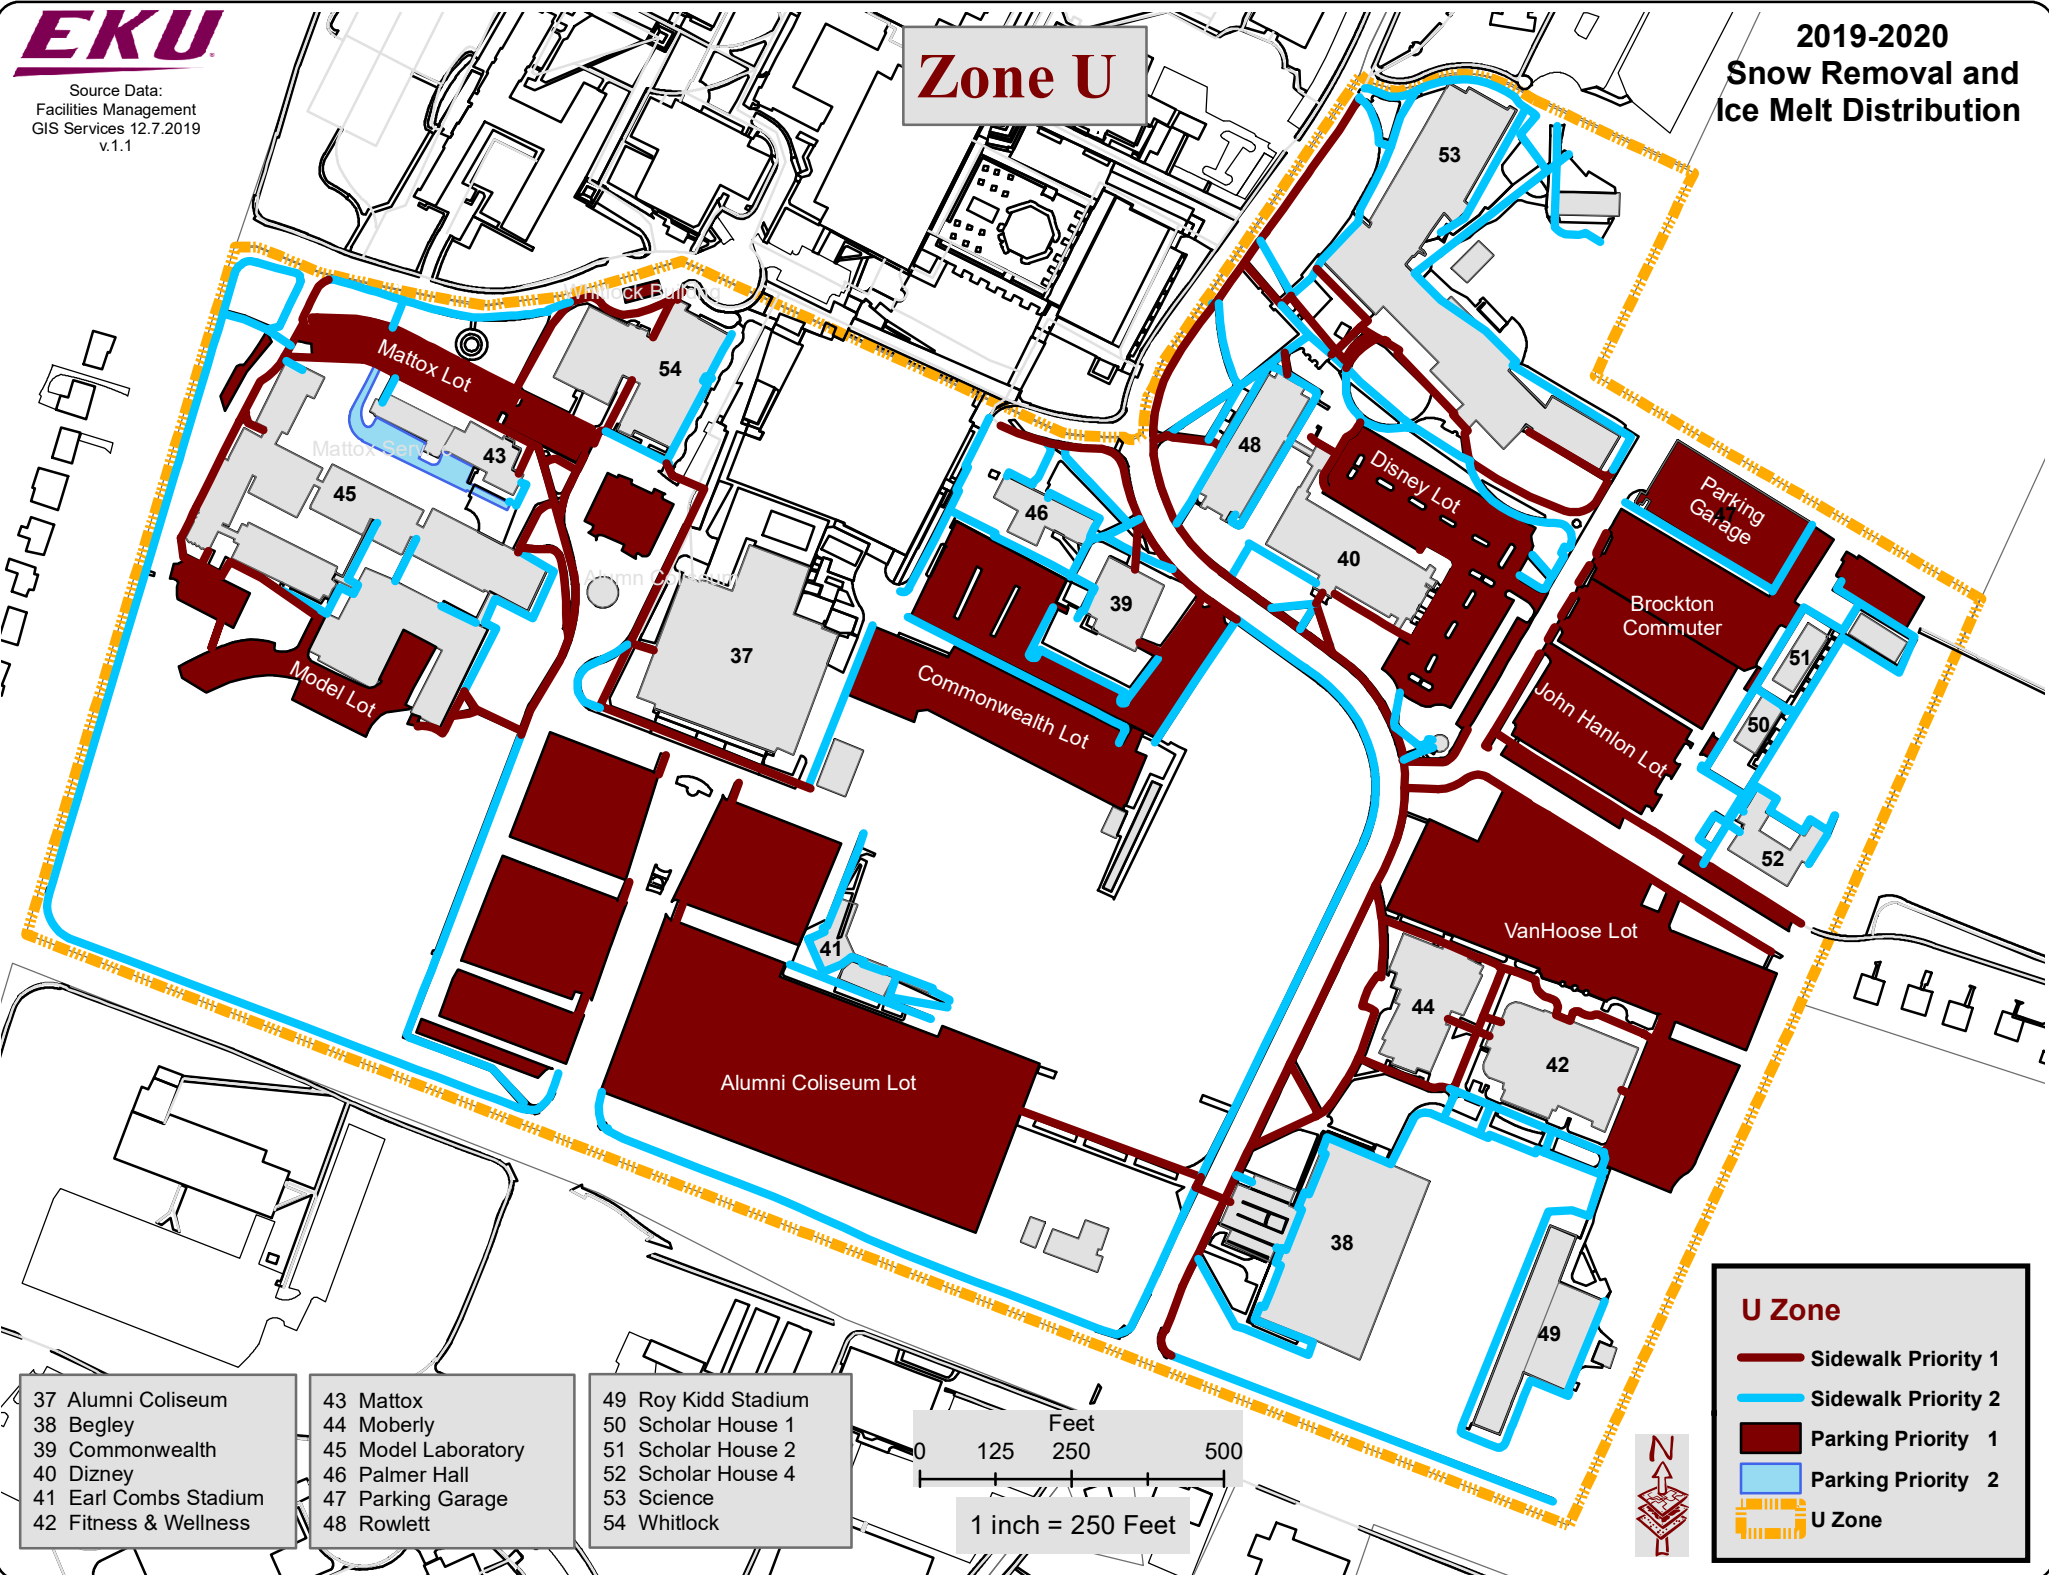

Zone U

- | | | |
|-----------------------|---------------------|---------------------|
| 37 Alumni Coliseum | 43 Mattox | 49 Roy Kidd Stadium |
| 38 Begley | 44 Moberly | 50 Scholar House 1 |
| 39 Commonwealth | 45 Model Laboratory | 51 Scholar House 2 |
| 40 Dizney | 46 Palmer Hall | 52 Scholar House 4 |
| 41 Earl Combs Stadium | 47 Parking Garage | 53 Science |
| 42 Fitness & Wellness | 48 Rowlett | 54 Whitlock |

U Zone

- Sidewalk Priority 1
- Sidewalk Priority 2
- Parking Priority 1
- Parking Priority 2
- U Zone